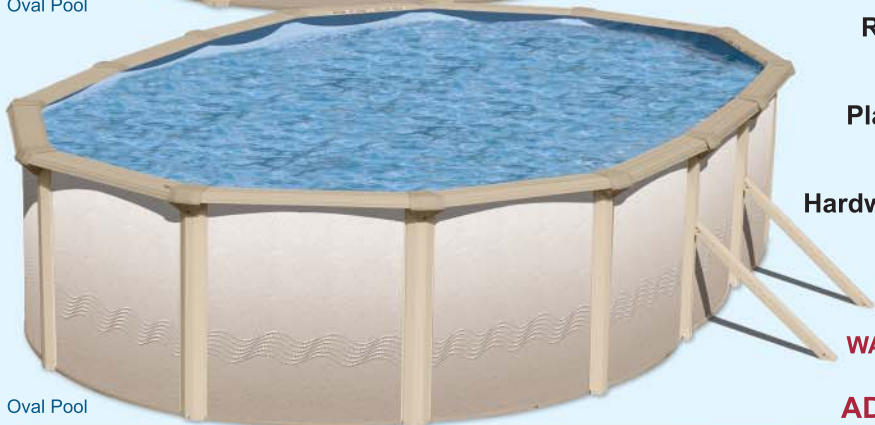

XL 7000

SWIM'N PLAY, INC.
Makers of Fine Above Ground Pools®

Round Pool

XL 7000

Slim Style Oval Pool

Oval Pool

SPECIFICATIONS

Wall: Taupe Sea Pearl corrugated galvanized steel wall.

Covers: 2 piece molded resin top and bottom dune covers.

Ledges: 7" roll-formed galvanized steel. Dune color.

Verticals: 6" Roll-formed galvanized steel. Dune color.

Rails: Universal top and bottom galvanized steel rails

Plates: Galvanized steel universal top and bottom plates

Hardware: Zinc Dichromate

WARNING! POOLS ARE NOT DESIGNED FOR DIVING OR JUMPING! ADULT SUPERVISION REQUIRED!

ROUND POOL SIZES

8 ft. 9 in. x 52 in.	18 ft. x 52 in.	27 ft. x 52 in.
12 ft. x 52 in.	21 ft. x 52 in.	30 ft. x 52 in.
15 ft. x 52 in.	24 ft. x 52 in.	33 ft. x 52 in.

OVAL POOL SIZES

18 ft. x 12 ft. x 52 in.	30 ft. x 15 ft. x 52 in.
24 ft. x 12 ft. x 52 in.	33 ft. x 18 ft. x 52 in.
24 ft. x 15 ft. x 52 in.	45 ft. x 18 ft. x 52 in.

SWIM'N PLAY, INC.
Makers of Fine Above Ground Pools