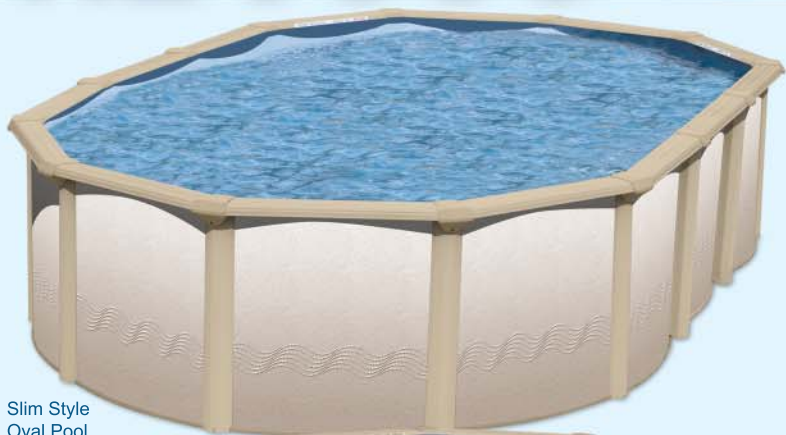

XL 7000

SWIM'N PLAY, INC.
Makers of Fine Above Ground Pools®

Round Pool

XL 7000

Slim Style Oval Pool

Oval Pool

SPECIFICATIONS

Wall: Taupe Sea Pearl corrugated galvanized steel wall.

Covers: 2 piece molded resin top and bottom dune covers.

Ledges: 7" roll-formed galvanized steel. Dune color.

Verticals: 6" Roll-formed galvanized steel. Dune color.

Rails: Universal top and bottom galvanized steel rails

Plates: Galvanized steel universal top and bottom plates

Hardware: Zinc Dichromate

WARNING! POOLS ARE NOT DESIGNED FOR DIVING OR JUMPING! ADULT SUPERVISION REQUIRED!

ROUND POOL SIZES

8 ft. 9 in. x 52 in.	18 ft. x 52 in.	27 ft. x 52 in.
12 ft. x 52 in.	21 ft. x 52 in.	30 ft. x 52 in.
15 ft. x 52 in.	24 ft. x 52 in.	33 ft. x 52 in.

OVAL POOL SIZES

18 ft. x 12 ft. x 52 in.	30 ft. x 15 ft. x 52 in.
24 ft. x 12 ft. x 52 in.	33 ft. x 18 ft. x 52 in.
24 ft. x 15 ft. x 52 in.	45 ft. x 18 ft. x 52 in.

SWIM'N PLAY, INC.
Makers of Fine Above Ground Pools