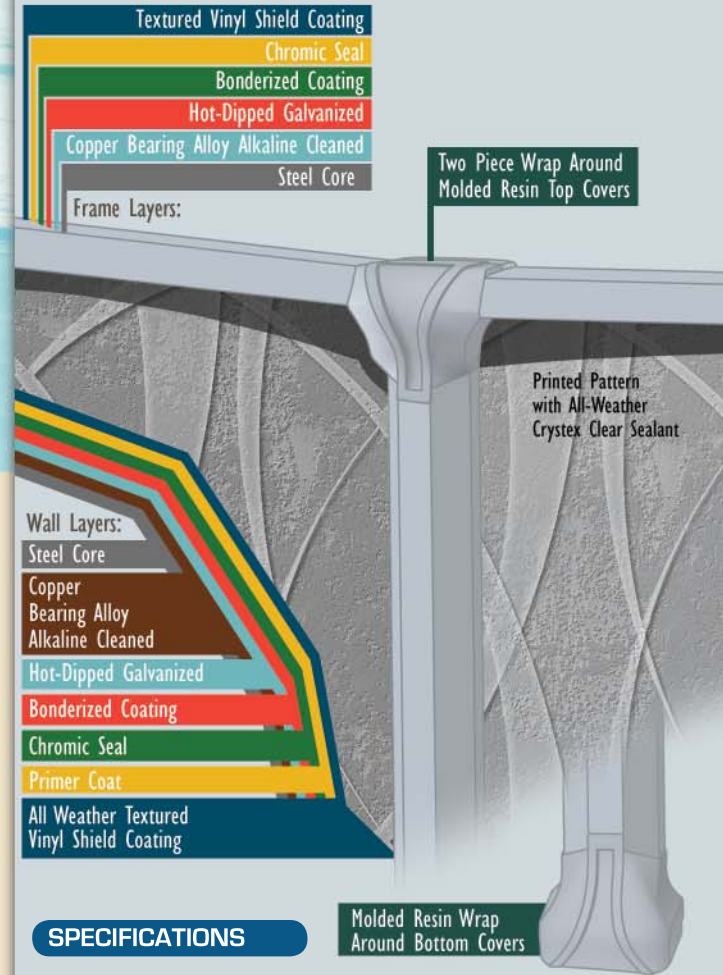

- 12 ft. x 52 in.
- 15 ft. x 52 in.
- 18 ft. x 52 in.
- 21 ft. x 52 in.
- 24 ft. x 52 in.
- 27 ft. x 52 in.
- 30 ft. x 52 in.
- 33 ft. x 52 in.

OVAL POOL SIZES

- 18 ft. x 12 ft. x 52 in.
- 24 ft. x 12 ft. x 52 in.
- 24 ft. x 15 ft. x 52 in.
- 30 ft. x 15 ft. x 52 in.
- 33 ft. x 18 ft. x 52 in.
- 45 ft. x 18 ft. x 52 in.

POLE POOL SIZES

- 12 ft. x 8 ft. x 52 in.
- 15 ft. x 10 ft. x 52 in.
- 18 ft. x 12 ft. x 52 in.
- 21 ft. x 15 ft. x 52 in.
- 24 ft. x 18 ft. x 52 in.

SLIM STYLE OVAL POOL SIZES

- 18 ft. x 12 ft. x 52 in.
- 24 ft. x 12 ft. x 52 in.
- 24 ft. x 15 ft. x 52 in.
- 30 ft. x 15 ft. x 52 in.
- 33 ft. x 18 ft. x 52 in.

www.swimnplay.com

SPECIFICATIONS

- Wall:** Gray Triumph corrugated galvanized steel wall.
- Covers:** 2 piece wrap around molded resin top covers and one piece wrap around bottom covers.
- Ledges:** 8" textured gray vinyl shield coated galvanized steel.
- Verticals:** Column type 6" textured gray vinyl shield coated galvanized steel.
- Rails:** 1" universal top and bottom painted galvanized steel.
- Plates:** Universal top and bottom painted galvanized steel.
- Hardware:** Stainless steel hardware for extended life and high strength fasteners where required.