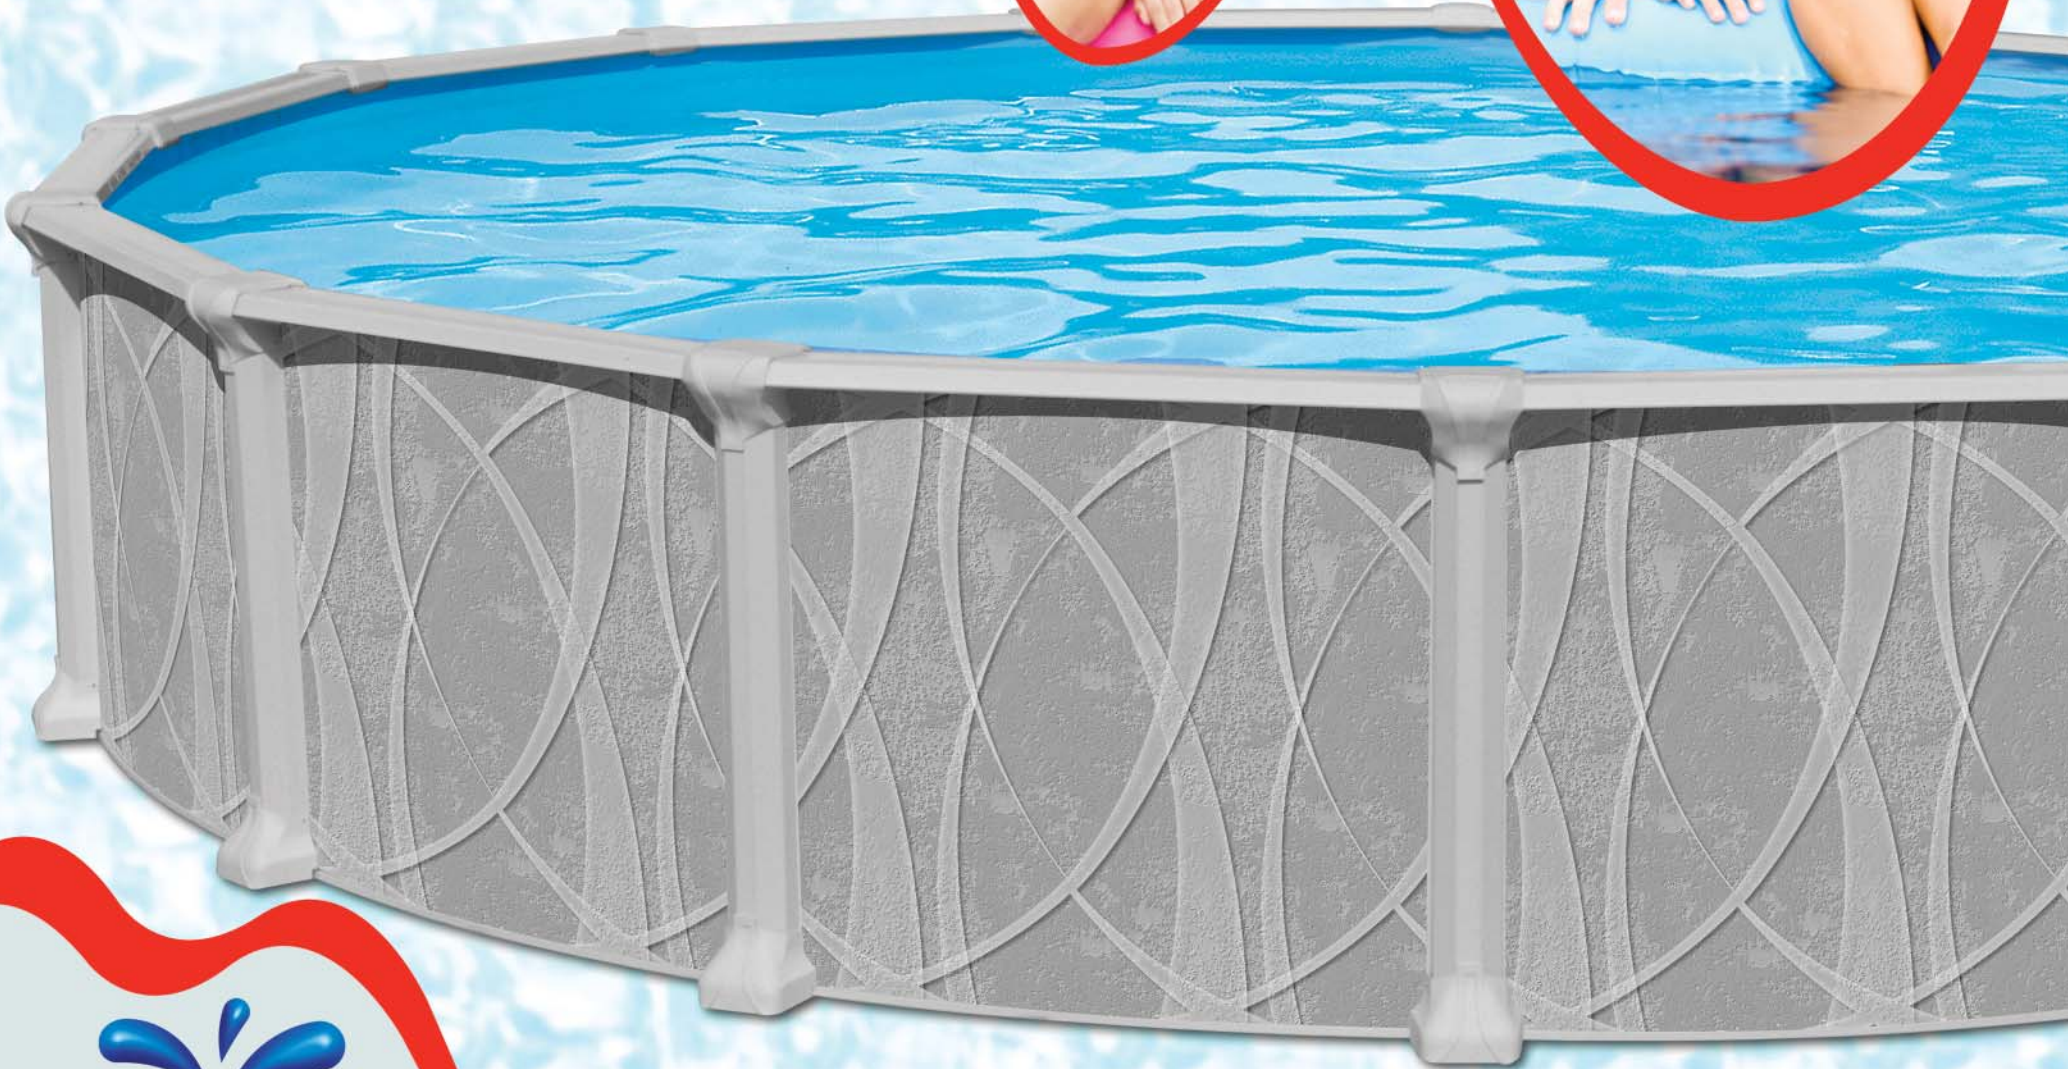

Textured Vinyl Shield
Coated Galvanized Steel Frame

ISLAMORADA

Round Pool

Islamorada

Pole Pool

Slim Style Oval Pool

Oval Pool

ROUND POOL SIZES

- 12 ft. x 52 in.
- 15 ft. x 52 in.
- 18 ft. x 52 in.
- 21 ft. x 52 in.
- 24 ft. x 52 in.
- 27 ft. x 52 in.
- 30 ft. x 52 in.
- 33 ft. x 52 in.

OVAL POOL SIZES

- 18 ft. x 12 ft. x 52 in.
- 24 ft. x 12 ft. x 52 in.
- 24 ft. x 15 ft. x 52 in.
- 30 ft. x 15 ft. x 52 in.
- 33 ft. x 18 ft. x 52 in.
- 45 ft. x 18 ft. x 52 in.

POLE POOL SIZES

- 12 ft. x 8 ft. x 52 in.
- 15 ft. x 10 ft. x 52 in.
- 18 ft. x 12 ft. x 52 in.
- 21 ft. x 15 ft. x 52 in.
- 24 ft. x 18 ft. x 52 in.

SLIM STYLE OVAL POOL SIZES

- 18 ft. x 12 ft. x 52 in.
- 24 ft. x 12 ft. x 52 in.
- 24 ft. x 15 ft. x 52 in.
- 30 ft. x 15 ft. x 52 in.
- 33 ft. x 18 ft. x 52 in.

www.swimnplay.com

SPECIFICATIONS

- Wall:** Gray Triumph corrugated galvanized steel wall.
- Covers:** 2 piece wrap around molded resin top covers and one piece wrap around bottom covers.
- Ledges:** 8" textured gray vinyl shield coated galvanized steel.
- Verticals:** Column type 6" textured gray vinyl shield coated galvanized steel.
- Rails:** 1" universal top and bottom painted galvanized steel.
- Plates:** Universal top and bottom painted galvanized steel.
- Hardware:** Stainless steel hardware for extended life and high strength fasteners where required.